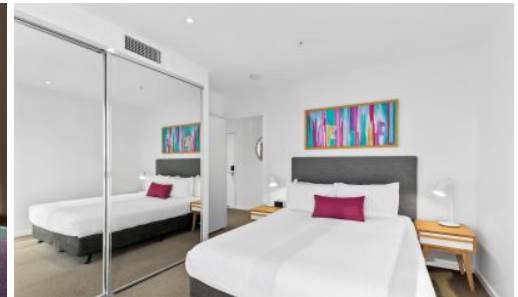

FOR LEASE

1601/2663 Gold Coast Highway, Broadbeach

PLEASE REGISTER FOR AN INSPECTION TIME

You need to register for an inspection time in order to be informed of any changes or cancellations to that particular inspection. If you do not register the agent may not attend. Thanks for your understanding.

Please register by clicking the 'Request an inspection' button and selecting your preferred day and time or by using the link below -

<https://app.2apply.com.au/Agency/RemaxPC>

Click on the property you are interested in and simply click the 'book inspection' button.

...

1 1 1

Price: $700 Per Week

View: <https://remaxpropertycentre.com.au/7780836>

Rachel Tibble

M 0452 097 735

RE/MAX Property Centre