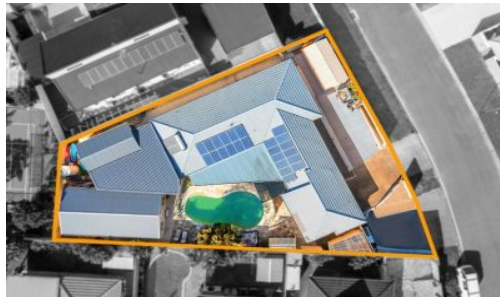

LEASED

15 Compass Court, Mermaid Waters

Situated on a vast and rare 916m² block in one of the Gold Coast most sought-after suburbs, and boasting 301m² of internal space, it features multiple living and entertaining spaces, including a self-contained 1 bedroom flat with separate entrance and multipurpose sheds/granny flats. Conveniently located within minute's walk to the Q Super Centre Shopping Centre and close to Bond Uni, a selection of private and public Schools, Pacific Fair Shopping Centre and The Broadbeach and Miami Entertainment precincts:

This unique home has many great features which include:

- Multiple living areas
- Swimming pool...

...

4 3 4

Price: \$1,500 per week

View: <https://remaxpropertycentre.com.au/7702375>

Julie Chilcott
M 0421668489

KB Seo
0431 142 818

RE/MAX Property Centre

15 Compass Court, Mermaid Waters

RE/MAX Property Centre

4 3 4 916 m²

internal: 301 m² | external: 43 m² | total: 344 m²

Dimensions are approximate. All information contained herein is gathered from sources we believe to be reliable. However we cannot guarantee its accuracy and interested persons should rely on their own enquiries.