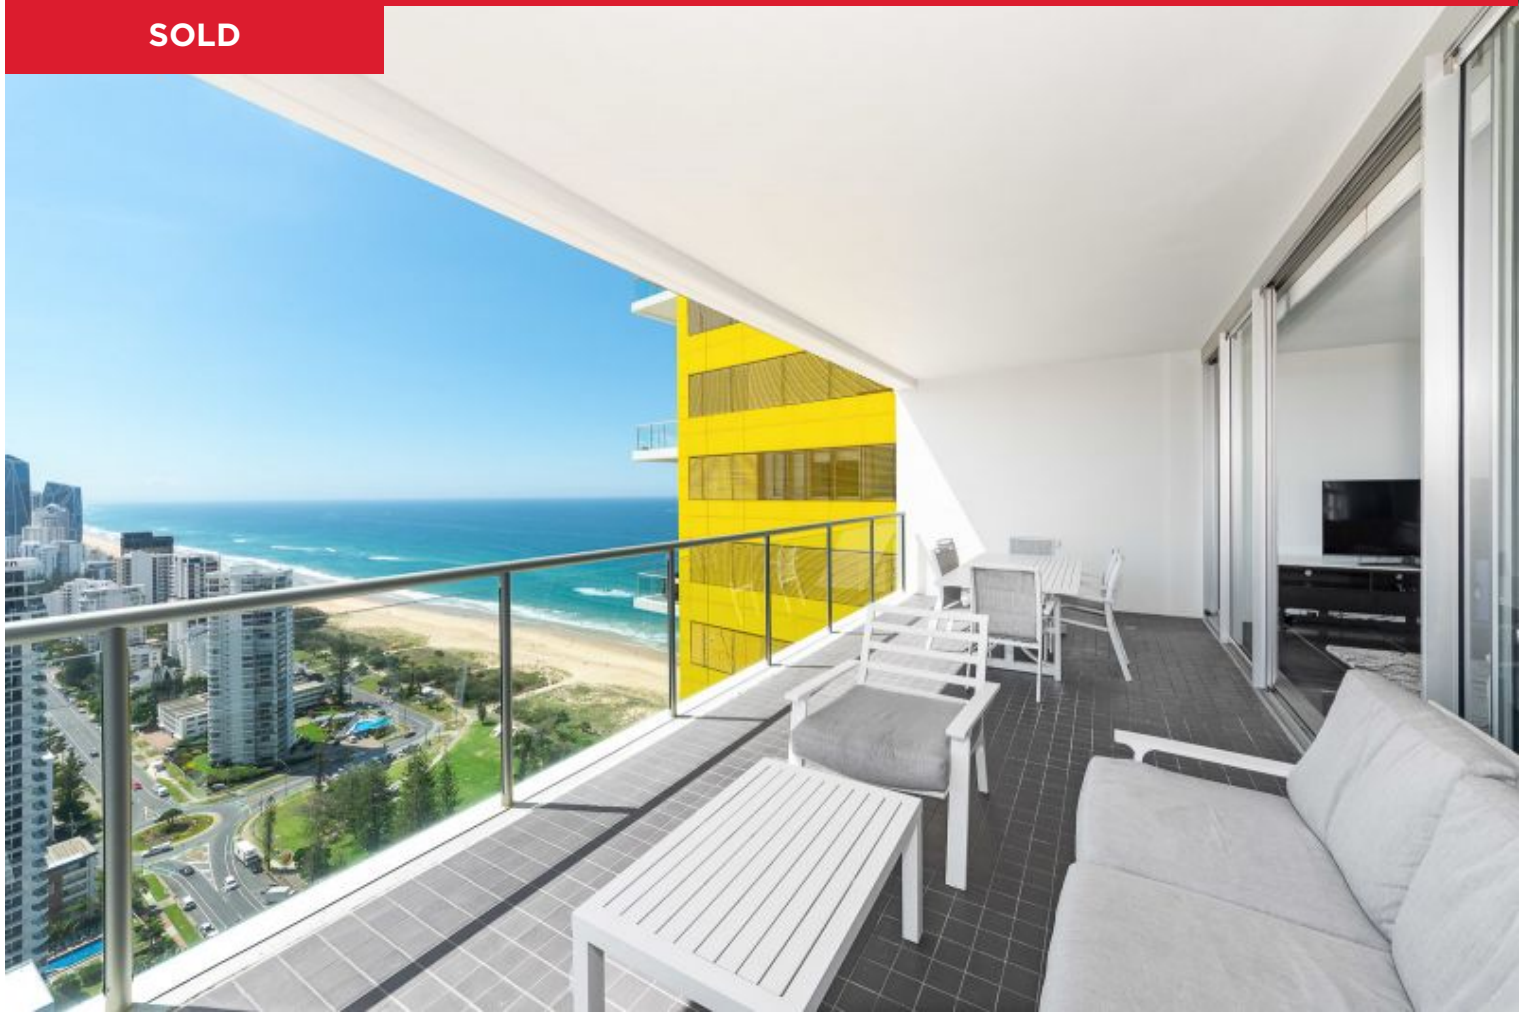

SOLD

2901/159 Old Burleigh Road, Broadbeach

SOLD BY RIMA STAFFORD & CHLOE HEMSWORTH. Presents like new. Enjoy the entire floor to yourself, no adjoining neighbours. North East aspect, massive balcony, beachfront protective views forever spanning from Surfers paradise down to Coolangatta. It's all about location and this is one of the best on the Gold Coast. This luxury Solitaire apartment on the 29th floor at 'Air on Broadbeach', is the icing on the cake.

Boasting 250 degree views throughout this ultra-modern apartment the huge entertaining balcony provides spectacular views right up the coastline so you can watch the whales by day and enjoy the best city light show by night. 2 bedrooms, 2 bathrooms and yes even 2 car spaces this is Broadbeach real estate at it's best...