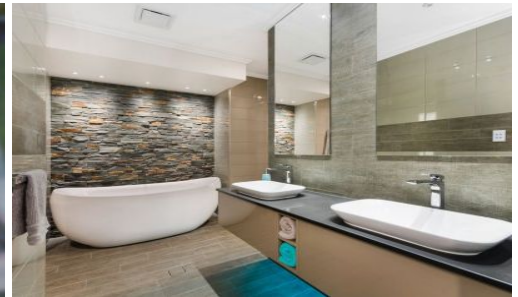

SOLD

6 Hobart Lane, Jensen

Nominated for a house of the year, this 400 square metre+ Ritzco built home at 6 Hobart Lane in the Eden Park Estate is like nothing we've ever seen in Townsville. The entire home was custom designed by the owners as the ideal place for their large family to live. While it was built with "forever home" status in mind, circumstances have changed and this stunning piece of architecture is now available to the market. As you enter the large front door of this spectacular property the first thing you notice is the level of fit-out achieved by a combination of beautiful craftsmanship by the builder and thoughtful selection of materials by the owner. The floors in the main living areas are a timber effect rectified-edge tile which gives the classic look of wood without the maintenance. All three bathrooms in the home are tiled to the ceiling and feature clever sh...