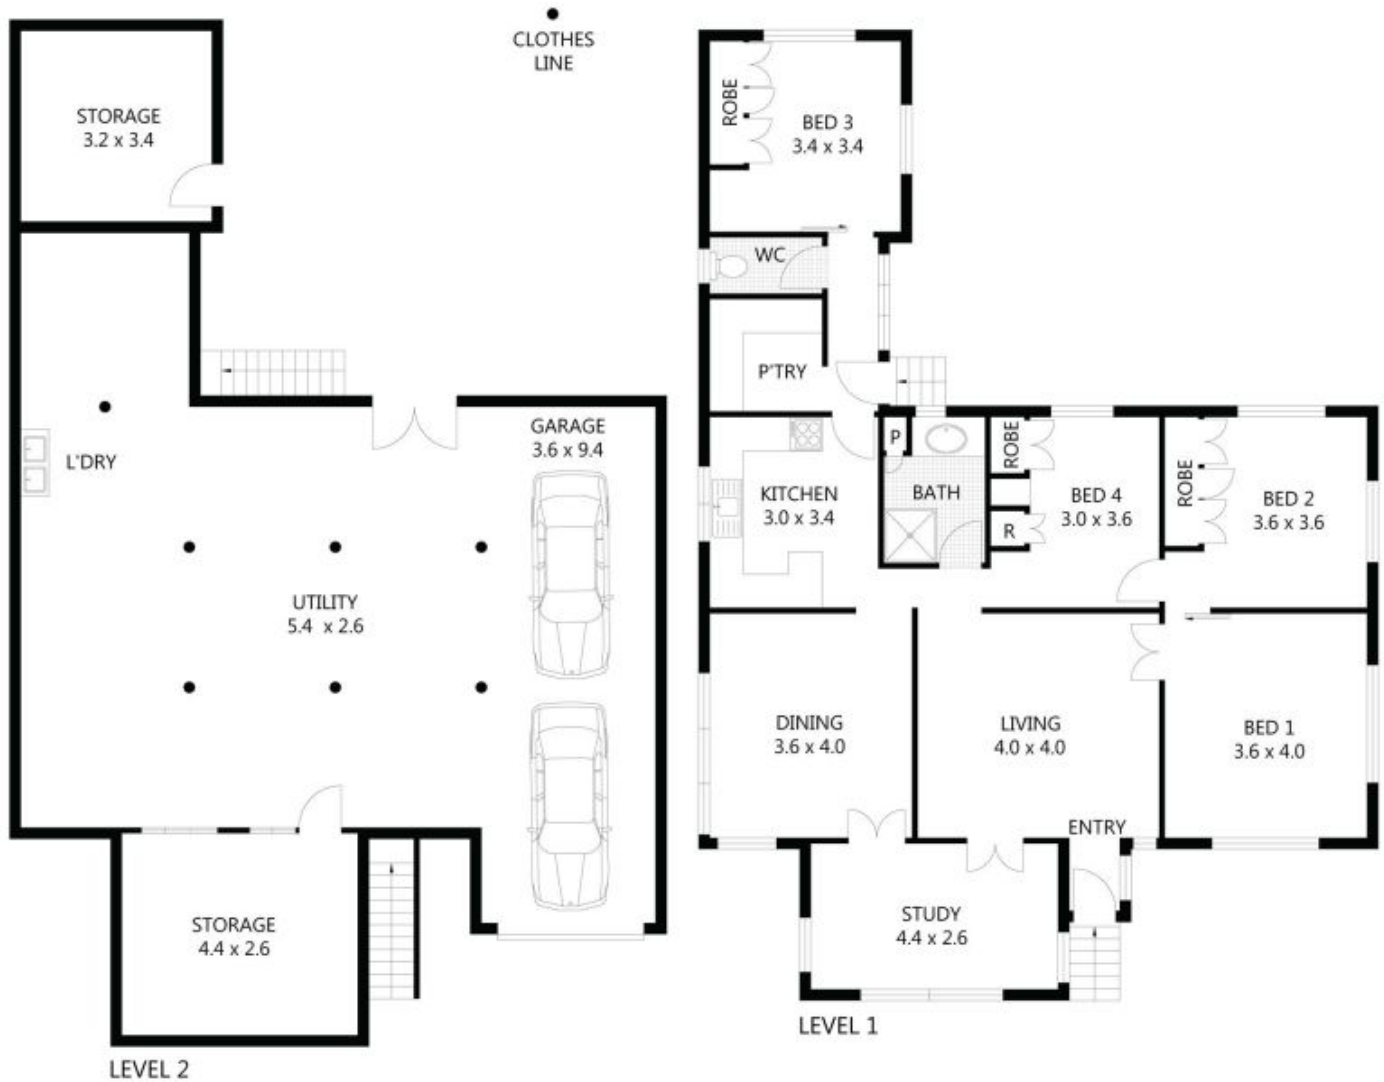

Scale in metres. Indicative only. Dimensions are approximate. All information contained herein is gathered from sources we believe to be reliable. However we cannot guarantee its accuracy and interested parties should rely on their own enquiries.

Residence	-	221m²
Garage	-	28m²

170 Howlett Street, Currajong